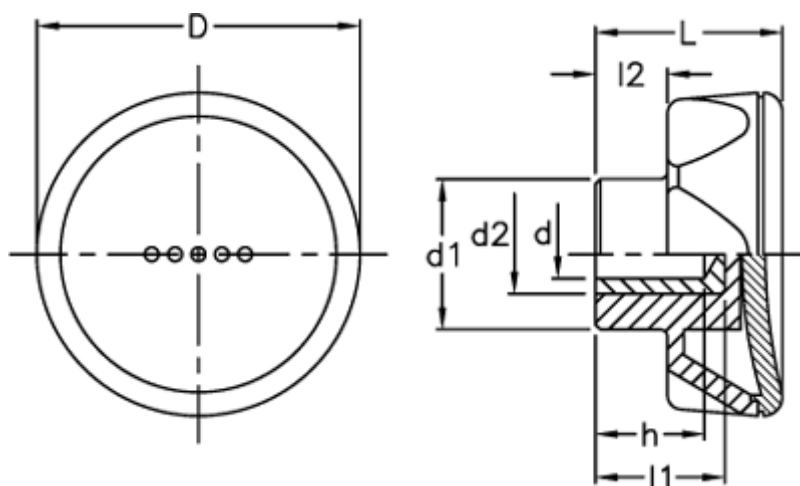

Article number: 23052212062  
Description: E+G Lobe knob  
ELK.45-A8-C2 orange centre cap

## Measures

D	= 45
d1	= 21.0
d2	= 14
d H9	= 8
h	= 14
L	= 26
l1	= 19
l2	= 10